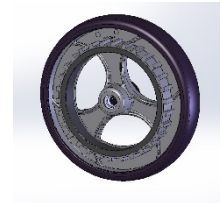

TOPRO TROJA NEURO

Spare part list per 01.04.2017

Handles, ergo
814612

Brake lever L
814619

Brake lever R
814618

Bell
814626

Handle ErgoGrip L
M: 814621
S: 814629

Handle ErgoGrip R,
incl. bell
M: 814620
S: 814630

Locking device
814727

Crossbolt complete
814778

TOPRO TROJA NEURO
Spare part list per 01.04.2017

Net basket
814625

Brake block
814668

Brake wire + spring
814665

Brake spring
716560

**Rear wheel bracket
and kerb lifter**
814138

Wheel, front
All sizes
814779

Wheel and fork front
All sizes
814757

**Rear wheel with
brake ring**
814669

Laser light unit
814667

Switch for laser
814666